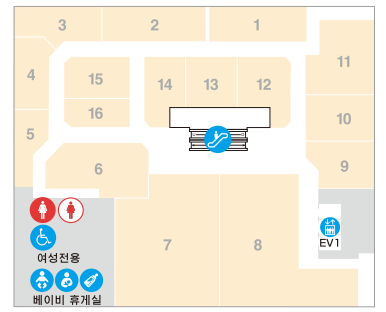

4F

1 Pageboy 숙녀	9 Samansa Mos2 ehkä söpö 숙녀
2 JEANASIS 숙녀	10 Majestic Legon 숙녀
3 Clé de Alice 란제리, 양말	11 The Emporium 숙녀
4 cactus cepo 숙녀	12 Andemiu 숙녀
5 one after another Nice Claup 숙녀	13 ORiental TRaffic 신발
6 Lowrys Farm 숙녀	14 E hyphen world gallery 숙녀
7 Plaza 잡화	15 Kutsushitaya 란제리, 양말
8 Francfranc 잡화	16 Hattrick 모자, 가방